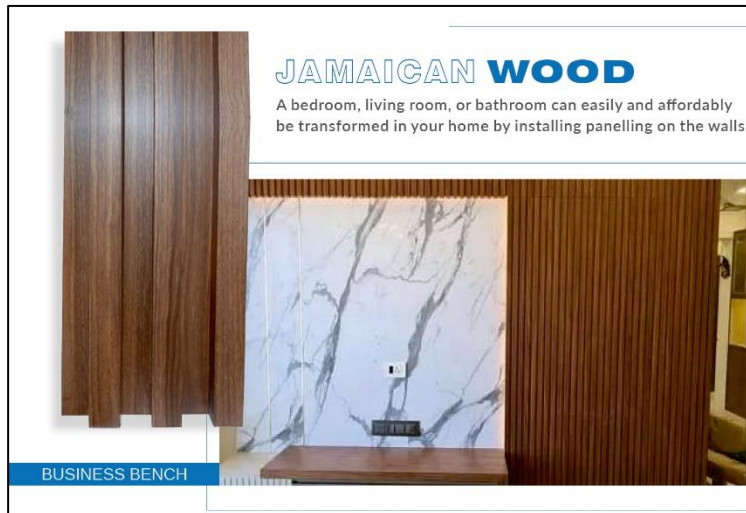

11 ELEGANCE INTERIORS

We Decorate your Homes & Offices, the way you Dream

MODEL - 1

Height : 9'6 Feet
Breadth : 6.6 inches
Thickness : 24mm

FEATURES:

- Original Wood Finish
- Water Resistant
- Fire Resistant
- Termite Resistant