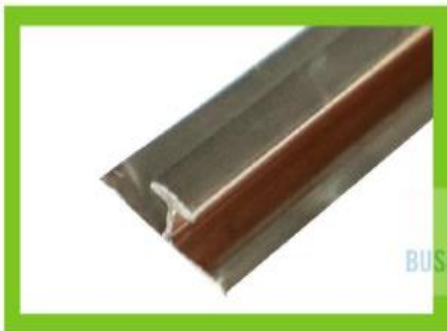

11 ELEGANCE INTERIORS

We Decorate your Homes & Offices, the way you Dream

Aluminum Profiles

FLAT STRIP

Sayali Park 2, Jagatap Dairy Road, Near Reliance Digital, Rahtani, Pune - 411017

Phone :

+91 7972 5065 78

+91 7972 8591 44

Email :

11elegance.interiors

@gmail.com

Website :

www.11elegance.com