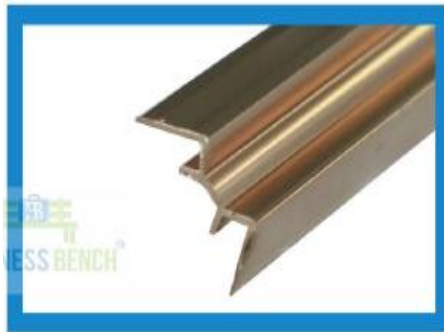

INTERNAL CORNER