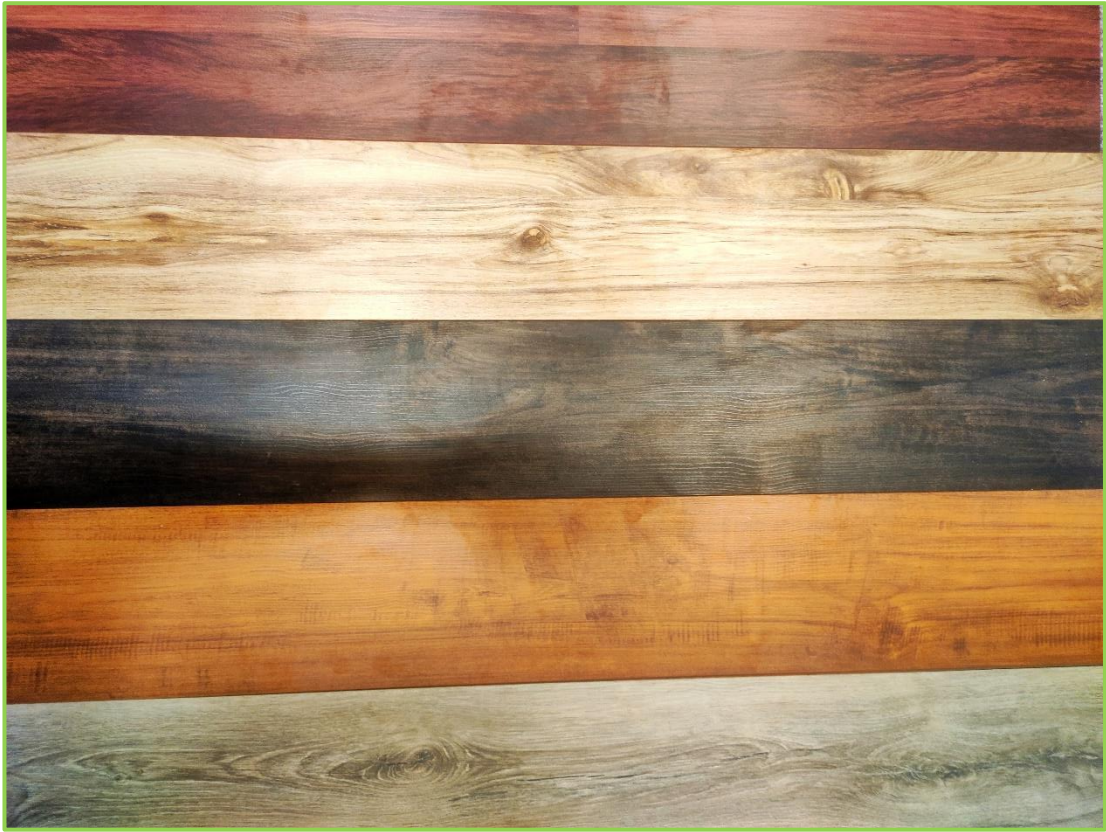

Sayali Park 2, Jagatap Dairy Road, Near Reliance Digital, Rahtani, Pune - 411017

Phone :
+91 7972 5065 78
+91 7972 8591 44

Email :
11elegance.interiors
@gmail.com

Website :
www.11elegance.com